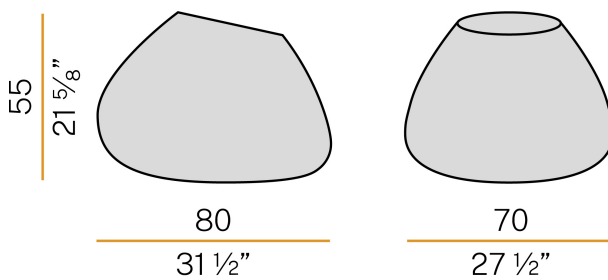

Technical drawing